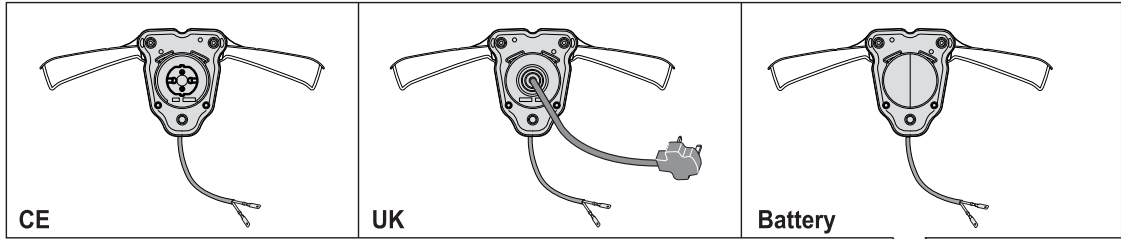

Fig.	Quantity	Part No	Description	Notes
1	1	322055252/0	Front Plate	
9	1	322486392/0	Grass-Box, R Lower	
10	1	322486391/0	Grass-Box, L Lower	
2	1	322055160/0	Red Cover	
3	13	112728714/0	Screw	
4	1	322393699/0	Cover	
5	1	322393668/0	Handle	
6	1	122450250/0	Spring	
7	1	122512603/0	Pin	
8	1	322600234/0	Stone Guard, Grey	
11	1	322486354/0	Grass-Box, Upper	
12	1	322393656/0	Handle	
16	1	322140241/0	Mulching Plug	
19	1	322393700/0	Engine Protection	
20	1	113300215/0	Scraper	
21	1	322600271/0	Stone-Guard Support, Black	

Fig.	Quantity	Part No	Description	Notes
9	2	322319526/0	Fixing Lever Handle	Grey
9	2	322319519/0	Fixing Lever Handle	Yellow
1	1	322291068/0	Upper Half Handgrip Switch	From 01-January-2014
2	1	381600537/1	Dead Hand Switch	UK Plugg
2	1	381600539/1	Dead Hand Switch	CE Plugg
3	1	322291069/0	Lower Half Handgrip Switch	
4	11	112728713/0	Screw	
5	2	381007532/0	Handle, Upper Part	
6	1	122192000/1	Clamp	
7	4	112523050/0	Washer	
8	2	122524352/0	Pin	
10	2	122943016/0	Screw	
18	2	118566116/0	Cap	
19	1	381007529/0	Right Handle, Lower Part	
20	1	381007530/0	Left Handle, Lower Part	
21	2	112728450/0	Screw	

Fig.	Quantity	Part No	Description	Notes
4	1	381600547/0	Dead Hand Switch CE	CE Plugg
4	1	381600548/0	Dead Hand Switch UK	UK Plugg
15	1	322319529/0	Leva Salvamotore	
1	1	381007531/0	Handle, Upper Part	
2	1	322195101/4	Fairlead	
3	2	112728701/0	Screw	
5	1	122192000/1	Clamp	
6	1	122192151/0	Fairlead Holder Clamp	
7	2	122943016/0	Screw	
8	2	118566116/0	Cap	
9	4	112523050/0	Washer	
10	4	122399900/0	Knob	
11	4	112154521/0	Nut	
12	1	381007529/0	Right Handle, Lower Part	
13	1	381007530/0	Left Handle, Lower Part	
14	2	112728450/0	Screw	