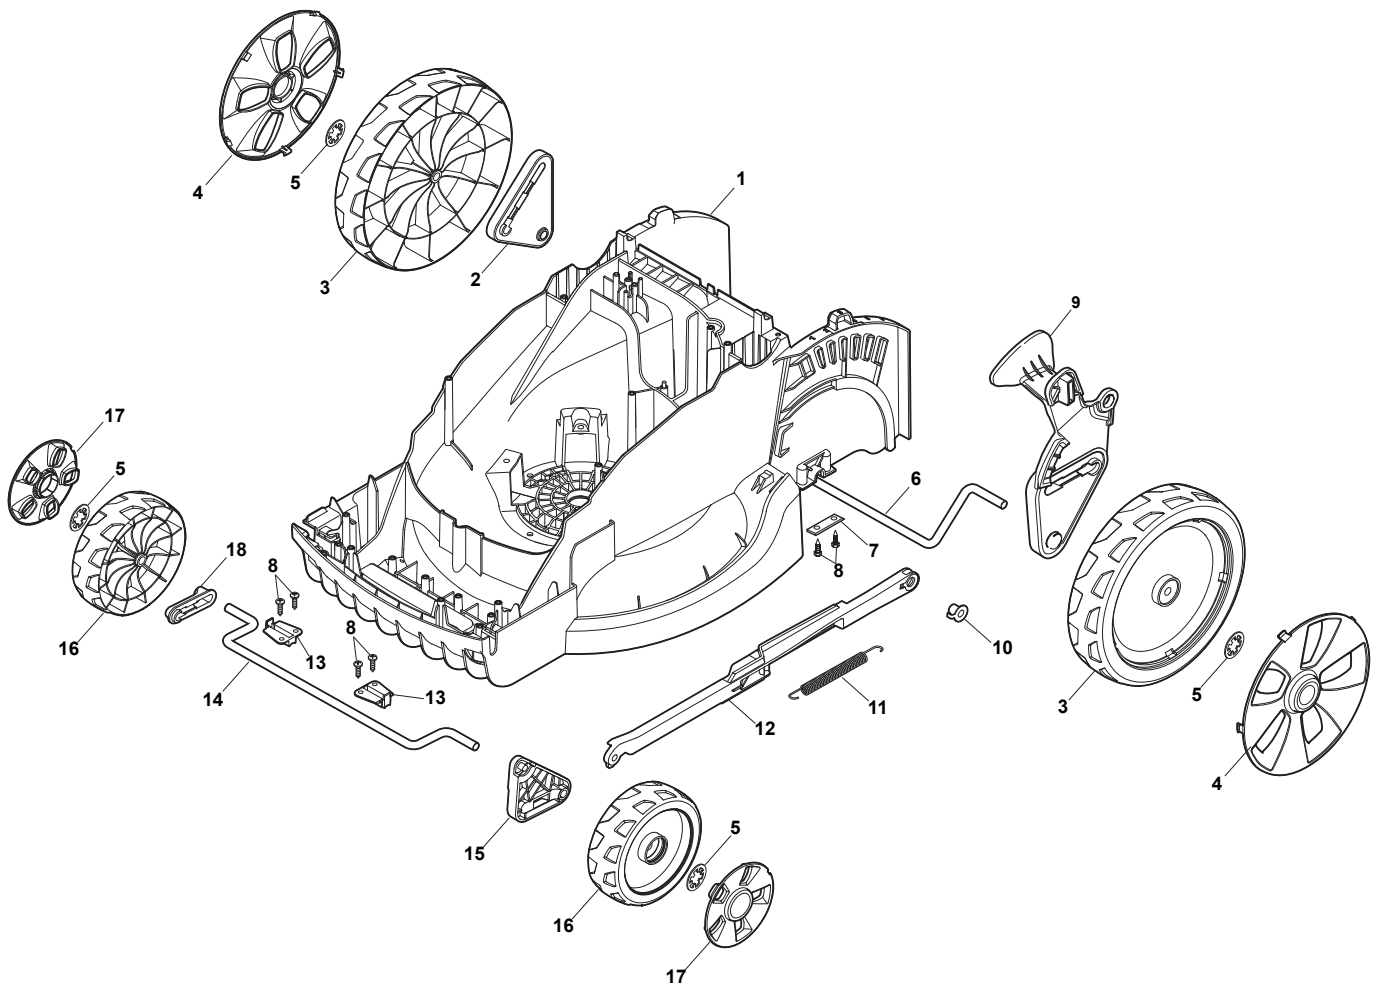

THIS INFORMATION IS NOT INTENDED FOR SALE OR RESALE, AND THIS NOTICE MUST REMAIN ON ALL COPIES.

Fig.	Quantity	Part No	Description	Notes
1	1	322066782/0	Deck STIGA Grey	
2	1	322785448/0	Support, Wheel	
12	1	322869689/0	Rod, Height Adjustment	
15	1	322785437/0	Support, Wheel	
18	1	322785447/0	Support, Wheel	
3	2	322686107/0	Wheel	
4	2	322110720/0	Hub Cap White	
4	2	322110729/0	Hub Cap Grey	
4	2	322110730/0	Hub Cap Yellow	
5	4	112604903/0	Washer	
6	1	122033422/0	Axle, Wheels	
7	2	322545142/0	Plate	
8	8	112728714/0	Screw	
9	1	322785427/0	Lever, Height Adjustment	Grey
9	1	322785430/0	Lever, Height Adjustment	Yellow
9	1	322785444/0	Lever, Height Adjustment	Stiga Grey NCS
10	1	322524354/0	Pin	
11	1	122450425/0	Spring	
13	2	322785415/0	Plate	
14	1	122033422/0	Axle, Wheels	
16	2	322686106/0	Wheel	
17	2	322110683/0	Hub Cap Grey	
17	2	322110690/0	Hub Cap White	
17	2	322110699/0	Hub Cap Yellow	

Fig.	Quantity	Part No	Description	Notes
1	1	322066782/0	Deck STIGA Grey	
2	1	322785448/0	Support, Wheel	
12	1	322869689/0	Rod, Height Adjustment	
15	1	322785437/0	Support, Wheel	
18	1	322785447/0	Support, Wheel	
3	2	322686107/0	Wheel	
4	2	322110721/0	Hub Cap Grey	
5	4	112604903/0	Washer	
6	1	122033422/0	Axle, Wheels	
7	2	322545142/0	Plate	
8	8	112728714/0	Screw	
9	1	322785427/0	Lever, Height Adjustment	Grey
9	1	322785430/0	Lever, Height Adjustment	Yellow
9	1	322785444/0	Lever, Height Adjustment	Stiga Grey NCS
10	1	322524354/0	Pin	
11	1	122450425/0	Spring	
13	2	322785415/0	Plate	
14	1	122033422/0	Axle, Wheels	
16	2	322686106/0	Wheel	
17	2	322110685/0	Hub Cap Grey	