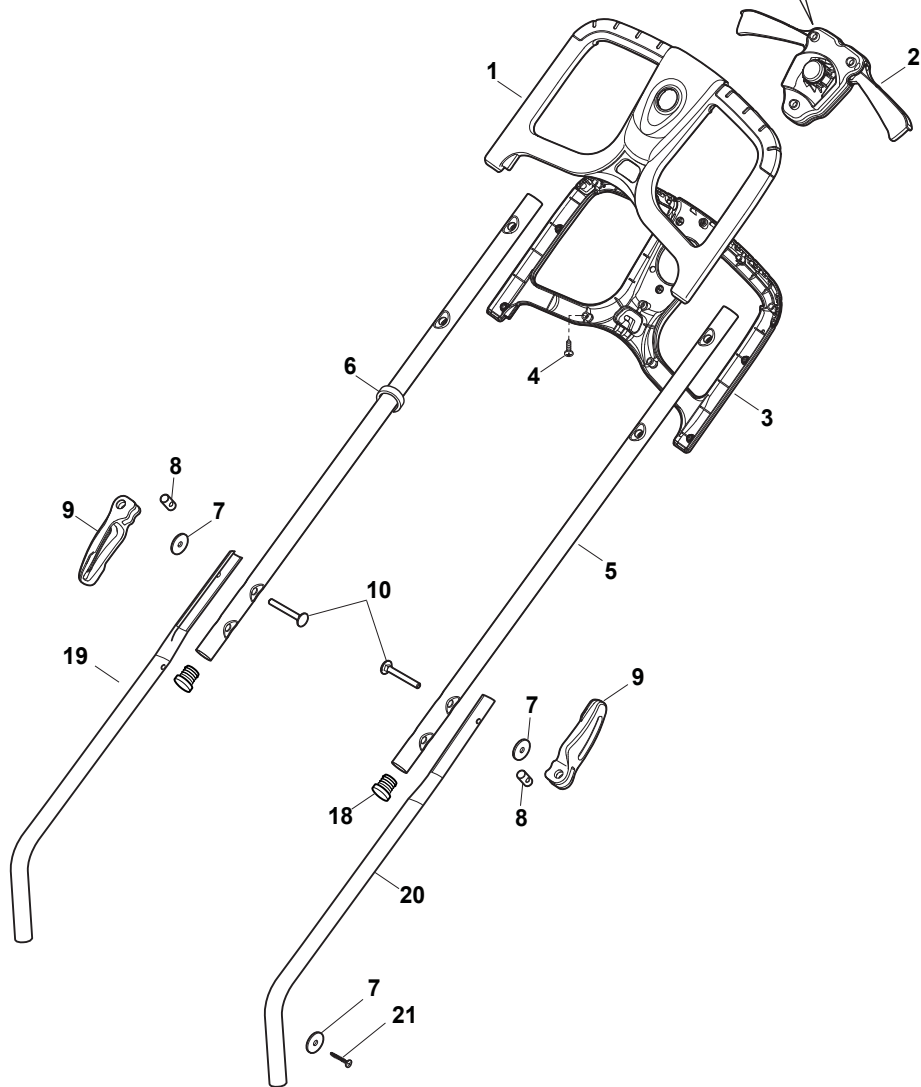

Fig.	Quantity	Part No	Description	Notes
9	2	322319526/0	Fixing Lever Handle	Grey
9	2	322319519/0	Fixing Lever Handle	Yellow
1	1	322291068/0	Upper Half Handgrip Switch	From 01-January-2014
2	1	381600537/1	Dead Hand Switch	UK Plugg
2	1	381600539/1	Dead Hand Switch	CE Plugg
3	1	322291069/0	Lower Half Handgrip Switch	
4	11	112728713/0	Screw	
5	2	381007532/0	Handle, Upper Part	
6	1	122192000/1	Clamp	
7	4	112523050/0	Washer	
8	2	122524352/0	Pin	
10	2	122943016/0	Screw	
18	2	118566116/0	Cap	
19	1	381007529/0	Right Handle, Lower Part	
20	1	381007530/0	Left Handle, Lower Part	
21	2	112728450/0	Screw	

Fig.	Quantity	Part No	Description	Notes
4	1	381600547/0	Dead Hand Switch CE	CE Plugg
4	1	381600548/0	Dead Hand Switch UK	UK Plugg
15	1	322319529/0	Leva Salvamotore	
1	1	381007531/0	Handle, Upper Part	
2	1	322195101/4	Fairlead	
3	2	112728701/0	Screw	
5	1	122192000/1	Clamp	
6	1	122192151/0	Fairlead Holder Clamp	
7	2	122943016/0	Screw	
8	2	118566116/0	Cap	
9	4	112523050/0	Washer	
10	4	122399900/0	Knob	
11	4	112154521/0	Nut	
12	1	381007529/0	Right Handle, Lower Part	
13	1	381007530/0	Left Handle, Lower Part	
14	2	112728450/0	Screw	

Fig.	Quantity	Part No	Description	Notes
6	1	381600547/0	Dead Hand Switch CE	CE Plugg
6	1	381600548/0	Dead Hand Switch UK	UK Plugg
1	1	381007531/0	Handle, Upper Part	
2	1	322195101/4	Fairlead	
3	4	112728701/0	Screw	
4	1	122010250/0	Fairlead	
5	1	122192000/1	Clamp	
7	1	322322880/1	Lever, Engine Brake Black	
7	1	322322882/1	Lever, Engine Brake Red	
7	1	322322883/1	Lever, Engine Brake Yellow	
8	2	118566116/0	Cap	
9	6	112523050/0	Washer	
10	4	122399900/0	Knob	
11	4	112154521/0	Nut	
12	1	381007529/0	Right Handle, Lower Part	
13	1	381007530/0	Left Handle, Lower Part	
14	2	112728450/0	Screw	
20	1	122450115/0	Spring	
21	1	322230350/2	Fulcrum Pin	
22	1	322785144/1	Support	
23	2	122943016/0	Screw	