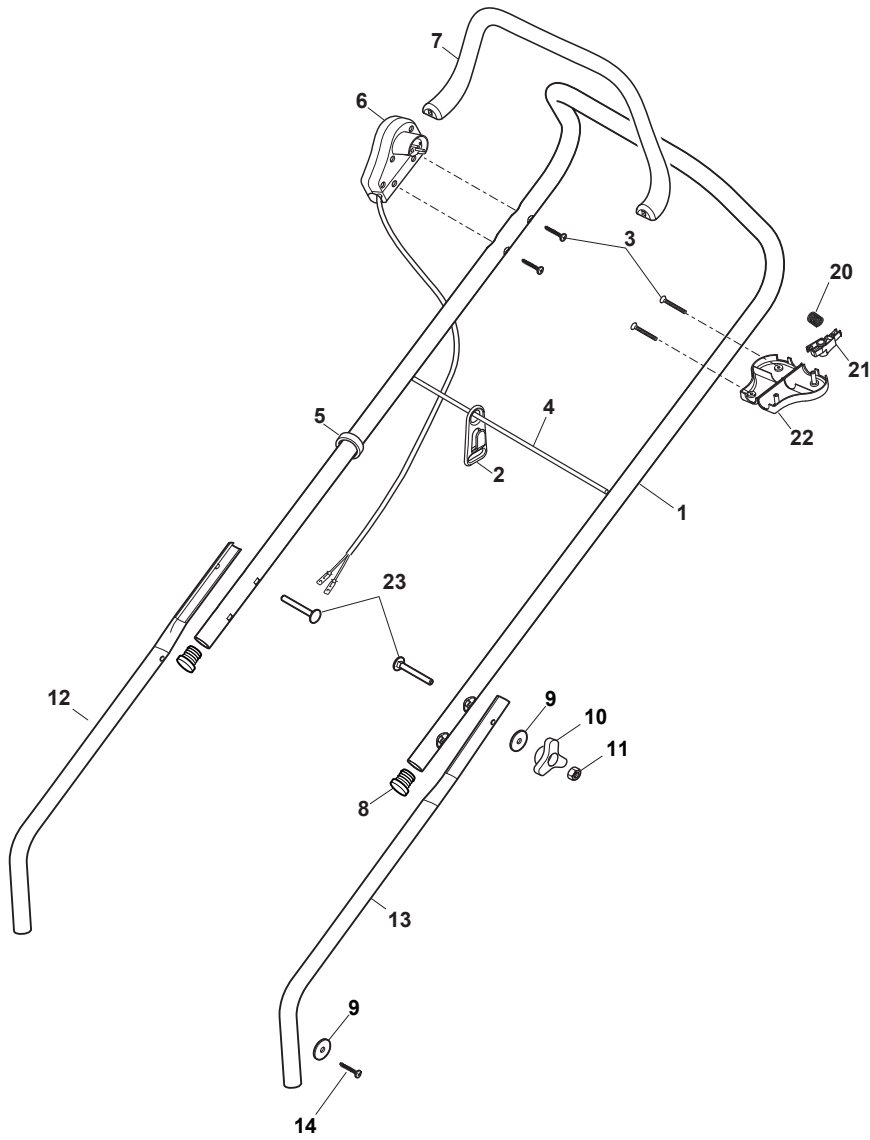

Fig.	Quantity	Part No	Description	Notes
9	2	322319526/0	Fixing Lever Handle	Grey
9	2	322319519/0	Fixing Lever Handle	Yellow
1	1	322291068/0	Upper Half Handgrip Switch	From 01-January-2014
2	1	381600537/1	Dead Hand Switch	UK Plugg
2	1	381600539/1	Dead Hand Switch	CE Plugg
3	1	322291069/0	Lower Half Handgrip Switch	
4	11	112728713/0	Screw	
5	2	381007532/0	Handle, Upper Part	
6	1	122192000/1	Clamp	
7	4	112523050/0	Washer	
8	2	122524352/0	Pin	
10	2	122943016/0	Screw	
18	2	118566116/0	Cap	
19	1	381007529/0	Right Handle, Lower Part	
20	1	381007530/0	Left Handle, Lower Part	
21	2	112728450/0	Screw	

Fig.	Quantity	Part No	Description	Notes
4	1	381600547/0	Dead Hand Switch CE	CE Plugg
4	1	381600548/0	Dead Hand Switch UK	UK Plugg
15	1	322319529/0	Leva Salvamotore	
1	1	381007531/0	Handle, Upper Part	
2	1	322195101/4	Fairlead	
3	2	112728701/0	Screw	
5	1	122192000/1	Clamp	
6	1	122192151/0	Fairlead Holder Clamp	
7	2	122943016/0	Screw	
8	2	118566116/0	Cap	
9	4	112523050/0	Washer	
10	4	122399900/0	Knob	
11	4	112154521/0	Nut	
12	1	381007529/0	Right Handle, Lower Part	
13	1	381007530/0	Left Handle, Lower Part	
14	2	112728450/0	Screw	

Fig.	Quantity	Part No	Description	Notes
6	1	381600547/0	Dead Hand Switch CE	CE Plugg
6	1	381600548/0	Dead Hand Switch UK	UK Plugg
1	1	381007531/0	Handle, Upper Part	
2	1	322195101/4	Fairlead	
3	4	112728701/0	Screw	
4	1	122010250/0	Fairlead	
5	1	122192000/1	Clamp	
7	1	322322880/1	Lever, Engine Brake Black	
7	1	322322882/1	Lever, Engine Brake Red	
7	1	322322883/1	Lever, Engine Brake Yellow	
8	2	118566116/0	Cap	
9	6	112523050/0	Washer	
10	4	122399900/0	Knob	
11	4	112154521/0	Nut	
12	1	381007529/0	Right Handle, Lower Part	
13	1	381007530/0	Left Handle, Lower Part	
14	2	112728450/0	Screw	
20	1	122450115/0	Spring	
21	1	322230350/2	Fulcrum Pin	
22	1	322785144/1	Support	
23	2	122943016/0	Screw	