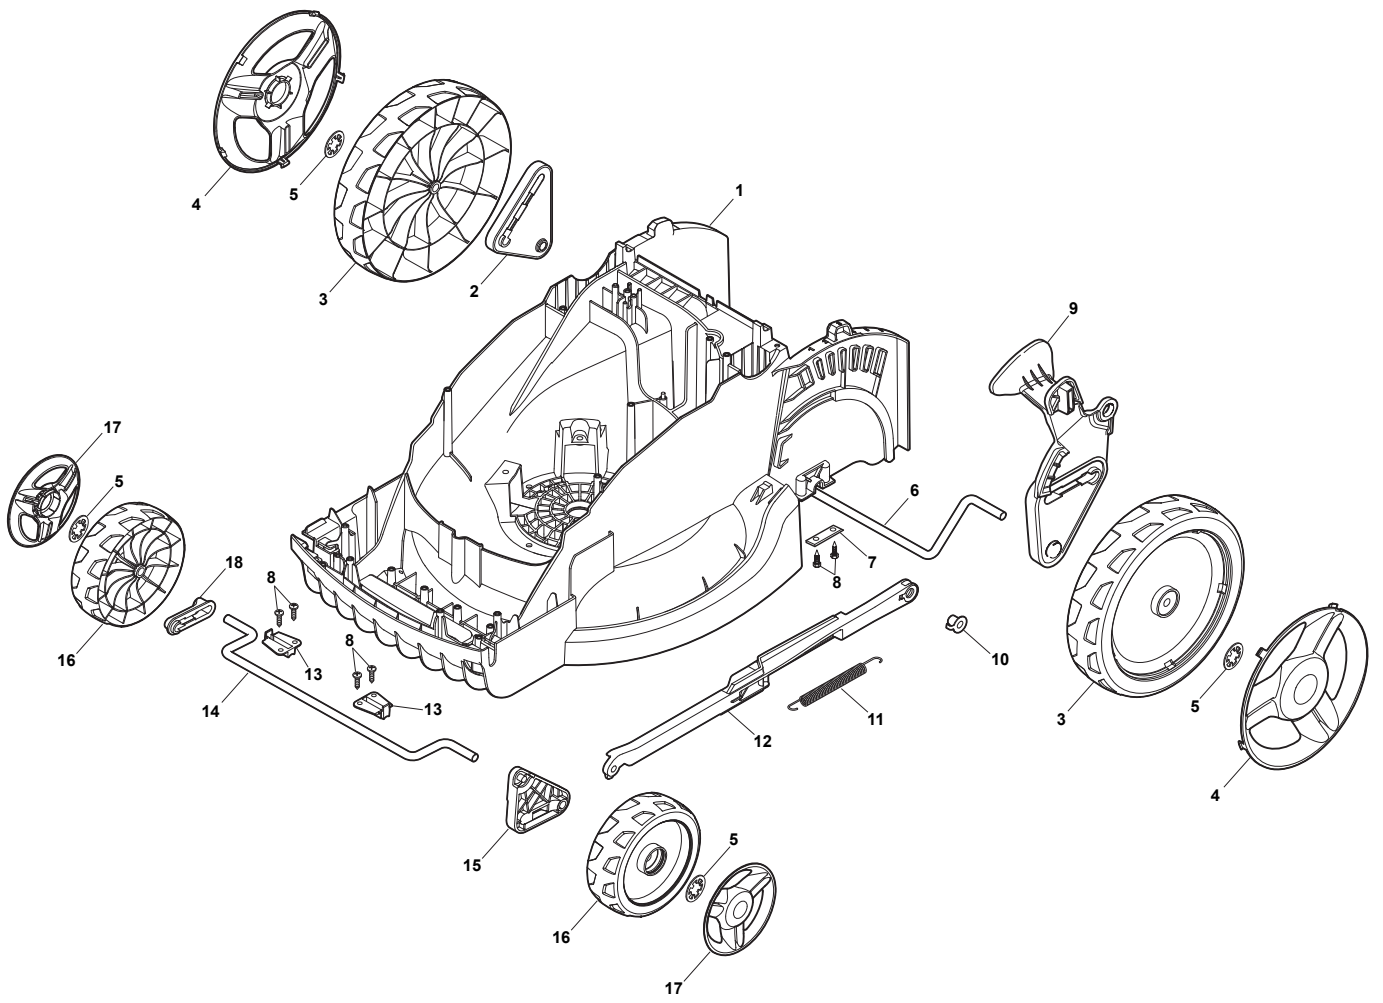

THIS INFORMATION IS NOT INTENDED FOR SALE OR RESALE, AND THIS NOTICE MUST REMAIN ON ALL COPIES.

Fig.	Quantity	Part No	Description	Notes
1	1	322066782/0	Deck STIGA Grey	
2	1	322785448/0	Support, Wheel	
12	1	322869689/0	Rod, Height Adjustment	
15	1	322785437/0	Support, Wheel	
18	1	322785447/0	Support, Wheel	
3	2	322686107/0	Wheel	
4	2	322110720/0	Hub Cap White	
4	2	322110729/0	Hub Cap Grey	
4	2	322110730/0	Hub Cap Yellow	
5	4	112604903/0	Washer	
6	1	122033422/0	Axle, Wheels	
7	2	322545142/0	Plate	
8	8	112728714/0	Screw	
9	1	322785427/0	Lever, Height Adjustment	Grey
9	1	322785430/0	Lever, Height Adjustment	Yellow
9	1	322785444/0	Lever, Height Adjustment	Stiga Grey NCS
10	1	322524354/0	Pin	
11	1	122450425/0	Spring	
13	2	322785415/0	Plate	
14	1	122033422/0	Axle, Wheels	
16	2	322686106/0	Wheel	
17	2	322110683/0	Hub Cap Grey	
17	2	322110690/0	Hub Cap White	
17	2	322110699/0	Hub Cap Yellow	

Fig.	Quantity	Part No	Description	Notes
1	1	322066782/0	Deck STIGA Grey	
2	1	322785448/0	Support, Wheel	
12	1	322869689/0	Rod, Height Adjustment	
15	1	322785437/0	Support, Wheel	
18	1	322785447/0	Support, Wheel	
3	2	322686107/0	Wheel	
4	2	322110721/0	Hub Cap Grey	
5	4	112604903/0	Washer	
6	1	122033422/0	Axle, Wheels	
7	2	322545142/0	Plate	
8	8	112728714/0	Screw	
9	1	322785427/0	Lever, Height Adjustment	Grey
9	1	322785430/0	Lever, Height Adjustment	Yellow
9	1	322785444/0	Lever, Height Adjustment	Stiga Grey NCS
10	1	322524354/0	Pin	
11	1	122450425/0	Spring	
13	2	322785415/0	Plate	
14	1	122033422/0	Axle, Wheels	
16	2	322686106/0	Wheel	
17	2	322110685/0	Hub Cap Grey	