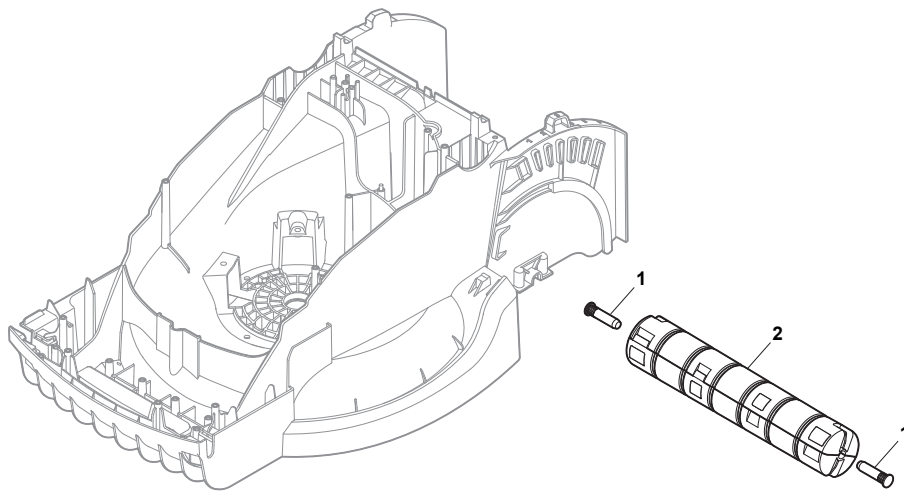

Fig.	Quantity	Part No	Description	Notes
4	1	381600547/0	Dead Hand Switch CE	CE Plugg
4	1	381600548/0	Dead Hand Switch UK	UK Plugg
15	1	322319529/0	Leva Salvamotore	
1	1	381007531/0	Handle, Upper Part	
2	1	322195101/4	Fairlead	
3	2	112728701/0	Screw	
5	1	122192000/1	Clamp	
6	1	122192151/0	Fairlead Holder Clamp	
7	2	122943016/0	Screw	
8	2	118566116/0	Cap	
9	4	112523050/0	Washer	
10	4	122399900/0	Knob	
11	4	112154521/0	Nut	
12	1	381007529/0	Right Handle, Lower Part	
13	1	381007530/0	Left Handle, Lower Part	
14	2	112728450/0	Screw	

Fig.	Quantity	Part No	Description	Notes
6	1	381600547/0	Dead Hand Switch CE	CE Plugg
6	1	381600548/0	Dead Hand Switch UK	UK Plugg
1	1	381007531/0	Handle, Upper Part	
2	1	322195101/4	Fairlead	
3	4	112728701/0	Screw	
4	1	122010250/0	Fairlead	
5	1	122192000/1	Clamp	
7	1	322322880/1	Lever, Engine Brake Black	
7	1	322322882/1	Lever, Engine Brake Red	
7	1	322322883/1	Lever, Engine Brake Yellow	
8	2	118566116/0	Cap	
9	6	112523050/0	Washer	
10	4	122399900/0	Knob	
11	4	112154521/0	Nut	
12	1	381007529/0	Right Handle, Lower Part	
13	1	381007530/0	Left Handle, Lower Part	
14	2	112728450/0	Screw	
20	1	122450115/0	Spring	
21	1	322230350/2	Fulcrum Pin	
22	1	322785144/1	Support	
23	2	122943016/0	Screw	