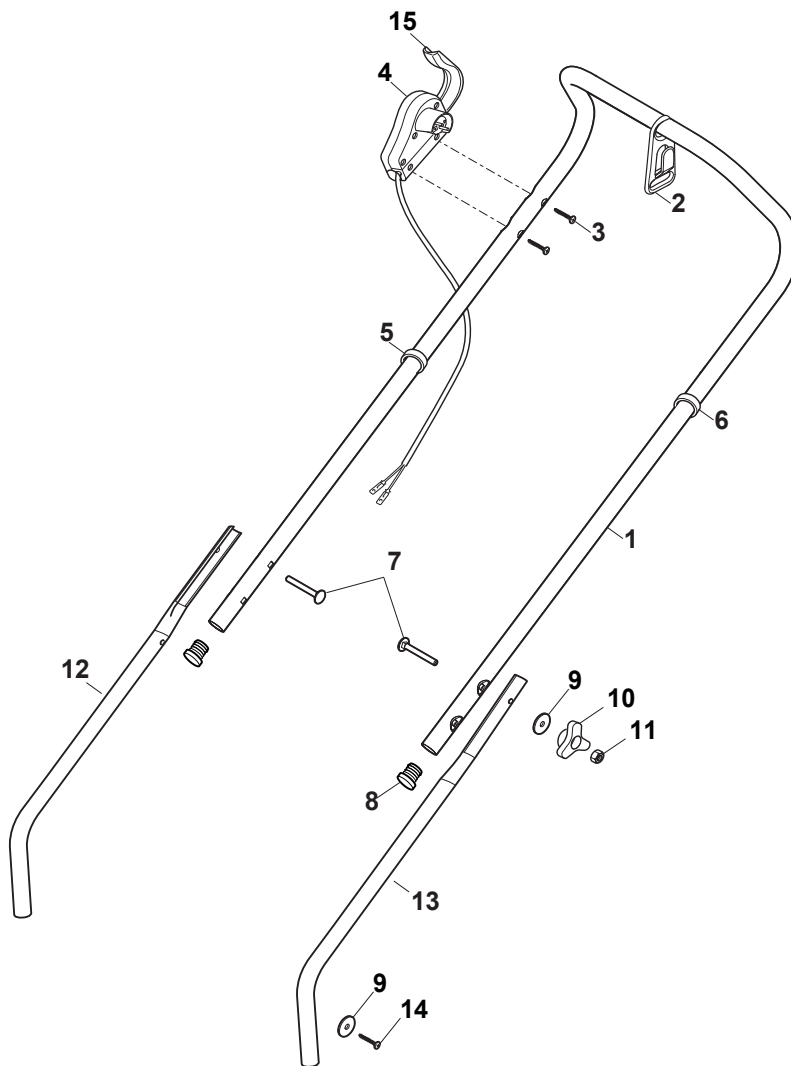

Fig.	Quantity	Part No	Description	Notes
9	2	322319526/0	Fixing Lever Handle	Grey
9	2	322319519/0	Fixing Lever Handle	Yellow
1	1	322291068/0	Upper Half Handgrip Switch	From 01-January-2014
2	1	381600537/1	Dead Hand Switch	UK Plugg
2	1	381600539/1	Dead Hand Switch	CE Plugg
3	1	322291069/0	Lower Half Handgrip Switch	
4	11	112728713/0	Screw	
5	2	381007532/0	Handle, Upper Part	
6	1	122192000/1	Clamp	
7	4	112523050/0	Washer	
8	2	122524352/0	Pin	
10	2	122943016/0	Screw	
18	2	118566116/0	Cap	
19	1	381007529/0	Right Handle, Lower Part	
20	1	381007530/0	Left Handle, Lower Part	
21	2	112728450/0	Screw	

Fig.	Quantity	Part No	Description	Notes
4	1	381600547/0	Dead Hand Switch CE	CE Plugg
4	1	381600548/0	Dead Hand Switch UK	UK Plugg
15	1	322319529/0	Leva Salvamotore	
1	1	381007531/0	Handle, Upper Part	
2	1	322195101/4	Fairlead	
3	2	112728701/0	Screw	
5	1	122192000/1	Clamp	
6	1	122192151/0	Fairlead Holder Clamp	
7	2	122943016/0	Screw	
8	2	118566116/0	Cap	
9	4	112523050/0	Washer	
10	4	122399900/0	Knob	
11	4	112154521/0	Nut	
12	1	381007529/0	Right Handle, Lower Part	
13	1	381007530/0	Left Handle, Lower Part	
14	2	112728450/0	Screw	

Fig.	Quantity	Part No	Description	Notes
6	1	381600547/0	Dead Hand Switch CE	CE Plugg
6	1	381600548/0	Dead Hand Switch UK	UK Plugg
1	1	381007531/0	Handle, Upper Part	
2	1	322195101/4	Fairlead	
3	4	112728701/0	Screw	
4	1	122010250/0	Fairlead	
5	1	122192000/1	Clamp	
7	1	322322880/1	Lever, Engine Brake Black	
7	1	322322882/1	Lever, Engine Brake Red	
7	1	322322883/1	Lever, Engine Brake Yellow	
8	2	118566116/0	Cap	
9	6	112523050/0	Washer	
10	4	122399900/0	Knob	
11	4	112154521/0	Nut	
12	1	381007529/0	Right Handle, Lower Part	
13	1	381007530/0	Left Handle, Lower Part	
14	2	112728450/0	Screw	
20	1	122450115/0	Spring	
21	1	322230350/2	Fulcrum Pin	
22	1	322785144/1	Support	
23	2	122943016/0	Screw	