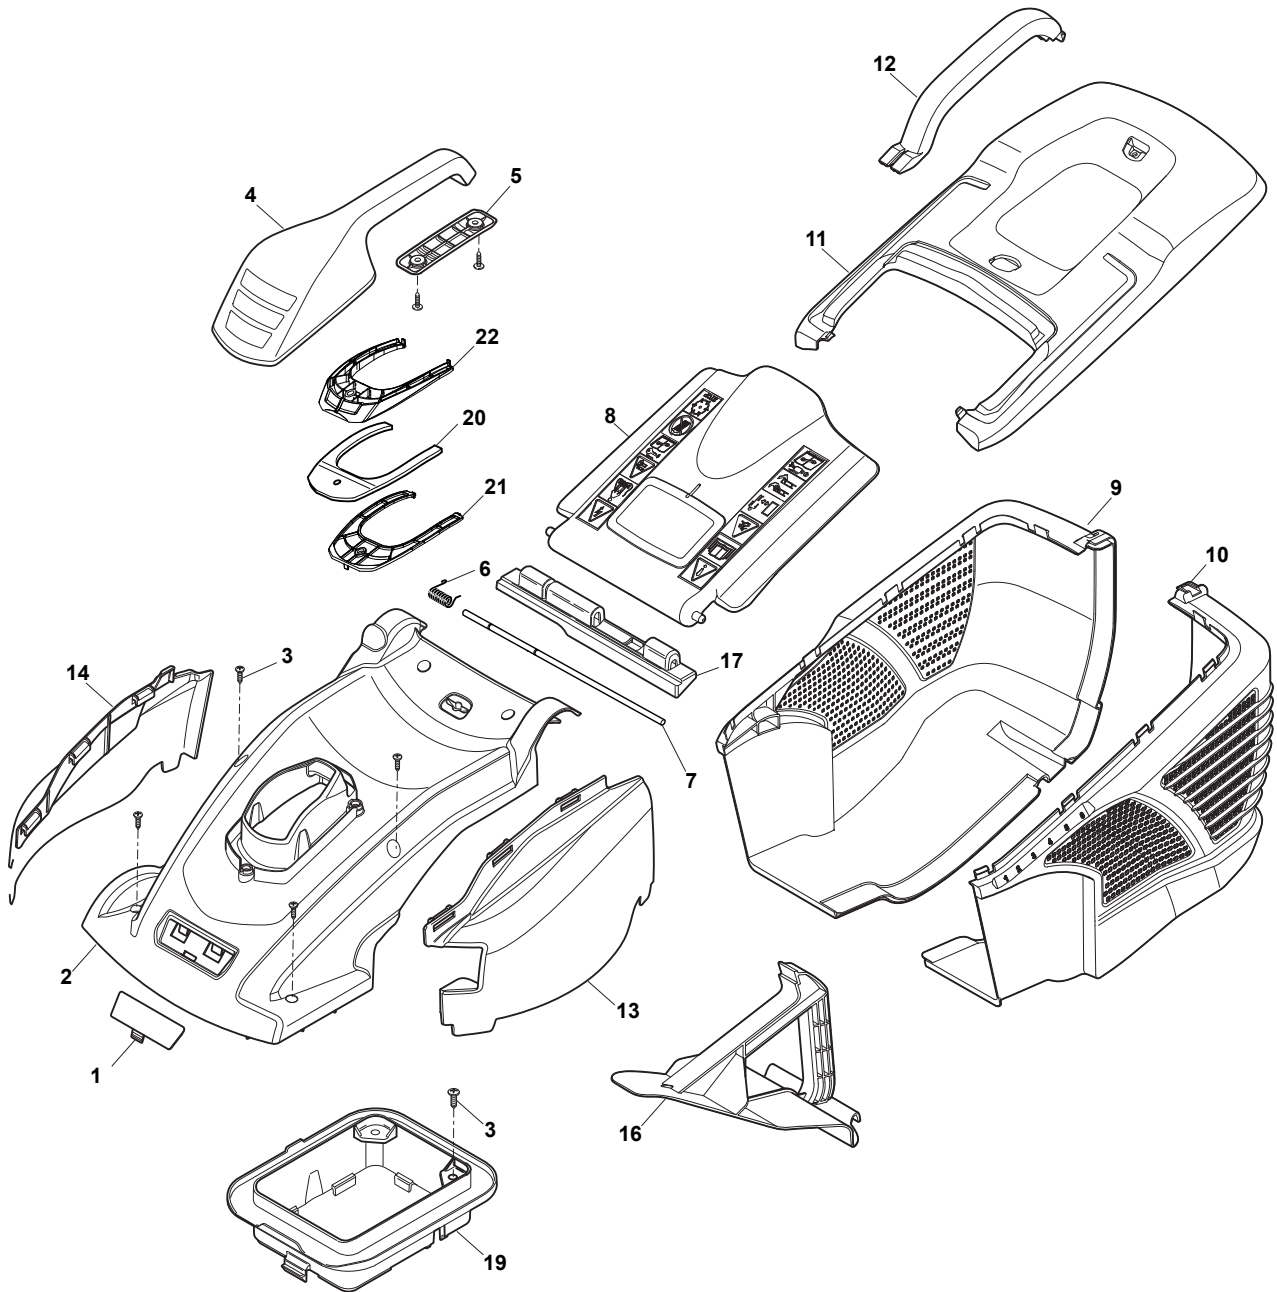

THIS INFORMATION IS NOT INTENDED FOR SALE OR RESALE, AND THIS NOTICE MUST REMAIN ON ALL COPIES.

Fig.	Quantity	Part No	Description	Notes
1	1	322066782/0	Deck STIGA Grey	
2	1	322785448/0	Support, Wheel	
12	1	322869689/0	Rod, Height Adjustment	
15	1	322785437/0	Support, Wheel	
18	1	322785447/0	Support, Wheel	
3	2	322686107/0	Wheel	
4	2	322110720/0	Hub Cap White	
4	2	322110729/0	Hub Cap Grey	
4	2	322110730/0	Hub Cap Yellow	
5	4	112604903/0	Washer	
6	1	122033422/0	Axle, Wheels	
7	2	322545142/0	Plate	
8	8	112728714/0	Screw	
9	1	322785427/0	Lever, Height Adjustment	Grey
9	1	322785430/0	Lever, Height Adjustment	Yellow
9	1	322785444/0	Lever, Height Adjustment	Stiga Grey NCS
10	1	322524354/0	Pin	
11	1	122450425/0	Spring	
13	2	322785415/0	Plate	
14	1	122033422/0	Axle, Wheels	
16	2	322686106/0	Wheel	
17	2	322110683/0	Hub Cap Grey	
17	2	322110690/0	Hub Cap White	
17	2	322110699/0	Hub Cap Yellow	

Fig.	Quantity	Part No	Description	Notes
1	1	322066782/0	Deck STIGA Grey	
2	1	322785448/0	Support, Wheel	
12	1	322869689/0	Rod, Height Adjustment	
15	1	322785437/0	Support, Wheel	
18	1	322785447/0	Support, Wheel	
3	2	322686107/0	Wheel	
4	2	322110721/0	Hub Cap Grey	
5	4	112604903/0	Washer	
6	1	122033422/0	Axle, Wheels	
7	2	322545142/0	Plate	
8	8	112728714/0	Screw	
9	1	322785427/0	Lever, Height Adjustment	Grey
9	1	322785430/0	Lever, Height Adjustment	Yellow
9	1	322785444/0	Lever, Height Adjustment	Stiga Grey NCS
10	1	322524354/0	Pin	
11	1	122450425/0	Spring	
13	2	322785415/0	Plate	
14	1	122033422/0	Axle, Wheels	
16	2	322686106/0	Wheel	
17	2	322110685/0	Hub Cap Grey	