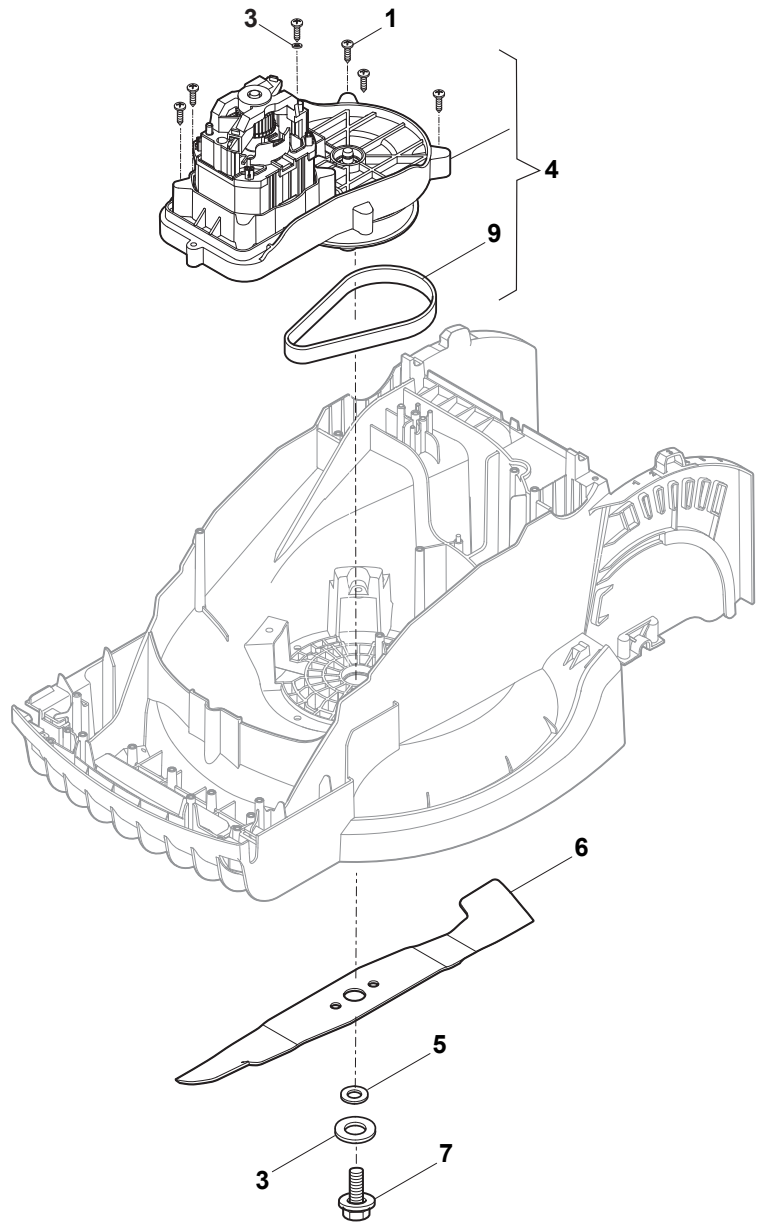

Fig.	Quantity	Part No	Description	Notes
4	1	381600547/0	Dead Hand Switch CE	CE Plugg
4	1	381600548/0	Dead Hand Switch UK	UK Plugg
15	1	322319529/0	Leva Salvamotore	
1	1	381007531/0	Handle, Upper Part	
2	1	322195101/4	Fairlead	
3	2	112728701/0	Screw	
5	1	122192000/1	Clamp	
6	1	122192151/0	Fairlead Holder Clamp	
7	2	122943016/0	Screw	
8	2	118566116/0	Cap	
9	4	112523050/0	Washer	
10	4	122399900/0	Knob	
11	4	112154521/0	Nut	
12	1	381007529/0	Right Handle, Lower Part	
13	1	381007530/0	Left Handle, Lower Part	
14	2	112728450/0	Screw	

Fig.	Quantity	Part No	Description	Notes
6	1	381600547/0	Dead Hand Switch CE	CE Plugg
6	1	381600548/0	Dead Hand Switch UK	UK Plugg
1	1	381007531/0	Handle, Upper Part	
2	1	322195101/4	Fairlead	
3	4	112728701/0	Screw	
4	1	122010250/0	Fairlead	
5	1	122192000/1	Clamp	
7	1	322322880/1	Lever, Engine Brake Black	
7	1	322322882/1	Lever, Engine Brake Red	
7	1	322322883/1	Lever, Engine Brake Yellow	
8	2	118566116/0	Cap	
9	6	112523050/0	Washer	
10	4	122399900/0	Knob	
11	4	112154521/0	Nut	
12	1	381007529/0	Right Handle, Lower Part	
13	1	381007530/0	Left Handle, Lower Part	
14	2	112728450/0	Screw	
20	1	122450115/0	Spring	
21	1	322230350/2	Fulcrum Pin	
22	1	322785144/1	Support	
23	2	122943016/0	Screw	

Fig.	Quantity	Part No	Description	Notes
2	2	322670018/0	Roller	
1	2	122519824/0	Pin	

Fig.	Quantity	Part No	Description	Notes
1	5	112728699/0	Screw	
3	1	122671651/0	Washer	
4	1	118563698/1	Electric Motor 1400W	1400W
4	1	118563702/0	Motor	1200W
5	1	112508122/0	Washer	
6	1	181004157/0	Blade	
7	1	112793312/0	Screw	
9	1	118810092/0	Belt	