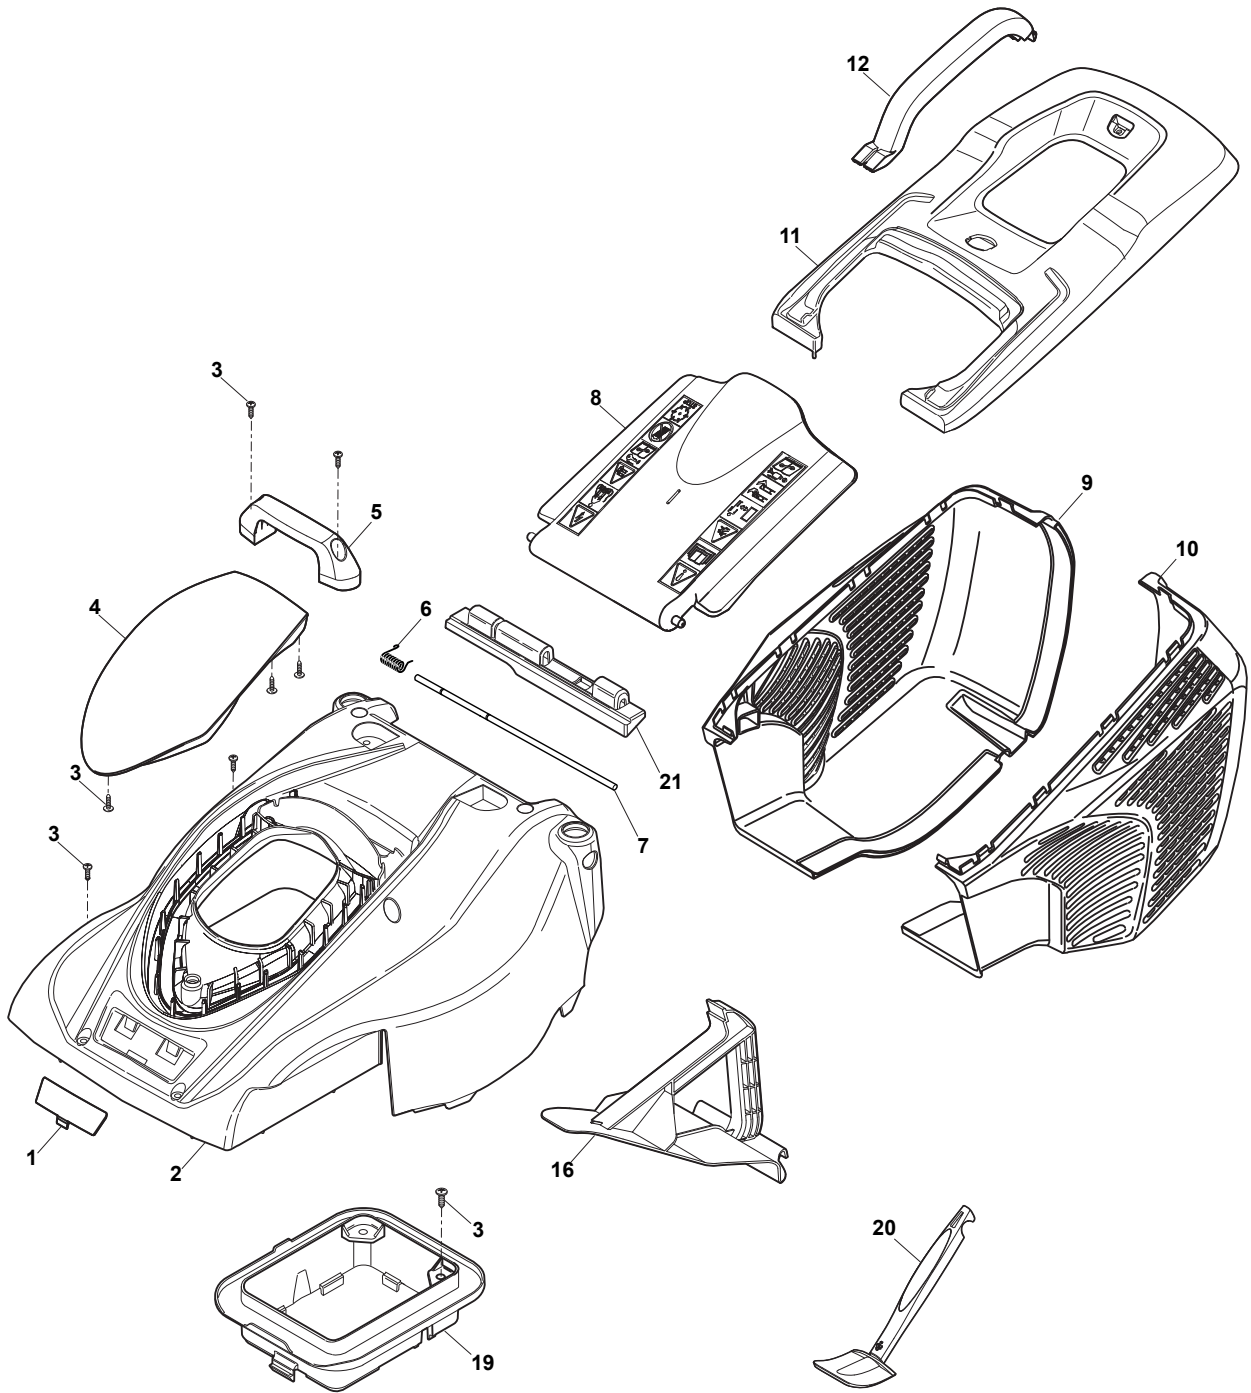

Fig.	Quantity	Part No	Description	Notes
1	1	322055252/0	Front Plate	
9	1	322486392/0	Grass-Box, R Lower	
10	1	322486391/0	Grass-Box, L Lower	
2	1	322055160/0	Red Cover	
3	13	112728714/0	Screw	
4	1	322393699/0	Cover	
5	1	322393668/0	Handle	
6	1	122450250/0	Spring	
7	1	122512603/0	Pin	
8	1	322600234/0	Stone Guard, Grey	
11	1	322486354/0	Grass-Box, Upper	
12	1	322393656/0	Handle	
16	1	322140241/0	Mulching Plug	
19	1	322393700/0	Engine Protection	
20	1	113300215/0	Scraper	
21	1	322600271/0	Stone-Guard Support, Black